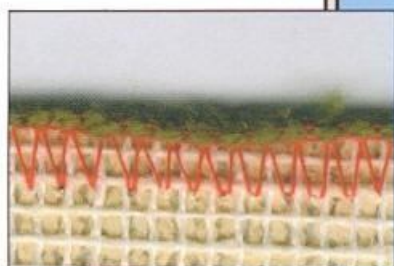

KINGARROW 金箭牌

MODEL:KA-109
(TRIMMER 切刀)

3 線 地 毯 包 縫 機

3 THREAD CARPET OVEREDGING
SEWING MACHINE

MODEL	 SPM					 mm	MOTOR (H.P.) (INCH) PULLEY	N.W. KGS	G.W. KGS	MEAS. CBM
KA-109	3,000	DMx5 #23	3	1.8-4.5 MM	10 MM	8 MM	1/4 3"	16	16.5	0.04

KA-109 適用於地毯、毛毯、麻袋等布料之包邊。
is made for overedging on tufted carpets or rugs, blankets
jute or poly propylene bags and any extra materials.

* CE CE SAFETY DEVICE ON REQUEST

AGENT: