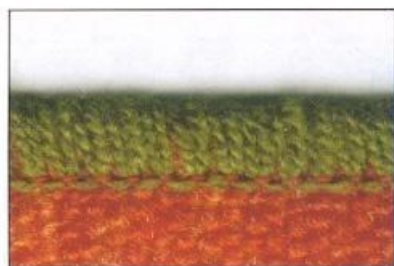

KINGARROW 金箭牌

MODEL:KA-109
(TRIMMER 切刀)

3 線 地 毯 包 縫 機

3 THREAD CARPET OVEREDGING
SEWING MACHINE

MODEL	 SPM					 mm	MOTOR (H.P.) (INCH) PULLEY	N.W. KGS	G.W. KGS	MEAS. CBM
KA-109	3,000	DMx5 #23	3	1.8-4.5 MM	10 MM	8 MM	1/4 3"	16	16.5	0.04

KA-109 適用於地毯、毛毯、麻袋等布料之包邊。
is made for overedging on tufted carpets or rugs, blankets
jute or poly propylene bags and any extra materials.

* CE CE SAFETY DEVICE ON REQUEST

AGENT: